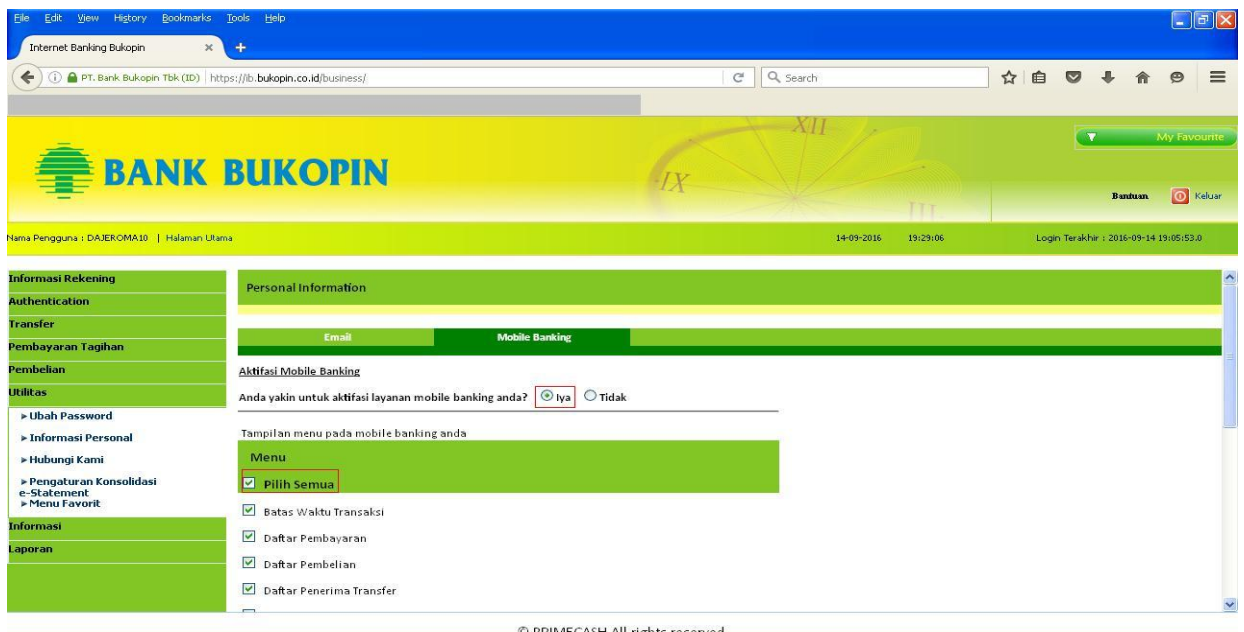

- ✦ **Step 3 : Aktifasi Layanan Bukopin Mobile. Pilih tombol "iya" dan checklist menu "pilih semua" kemudian konfirmasi.**