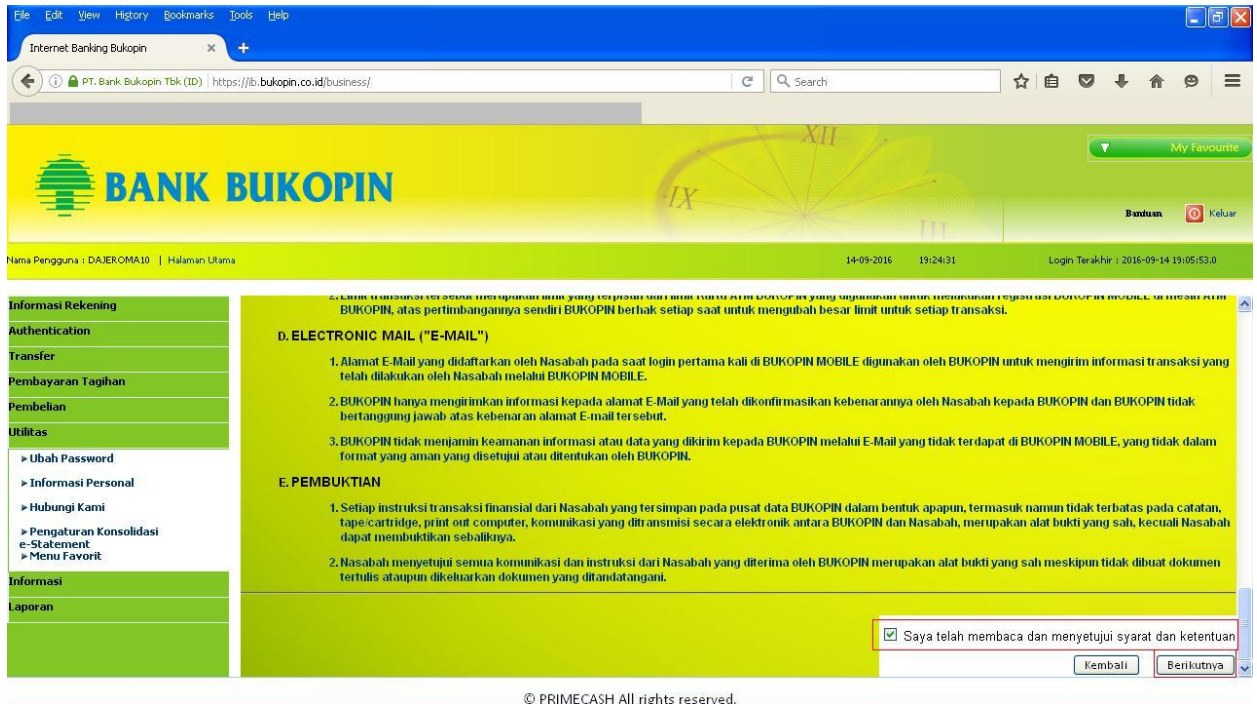

- ✦ **Step 2 : Checklist checkbox pada kolom Syarat Dan Ketentuan dan tekan tombol berikutnya.**